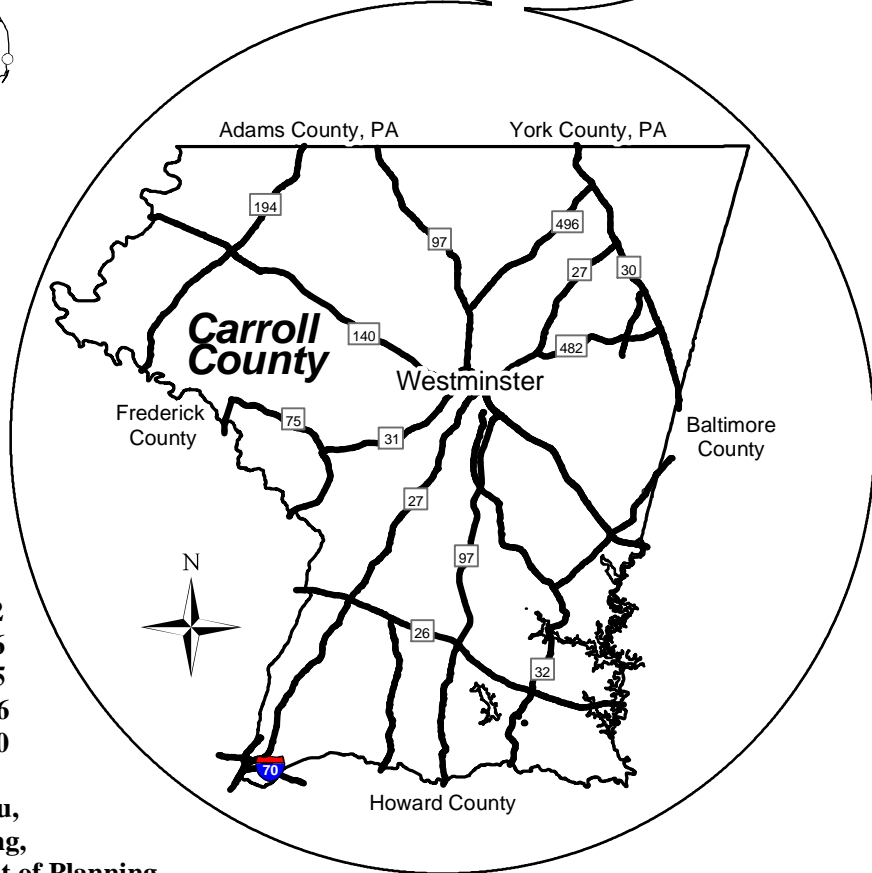

# Geography/Demographics of Carroll County, Maryland

As of July 2002

Population : 159,442  
 Households : 55,796  
 Avg. Household Size : 2.85  
 Square Miles : 456  
 Persons Per Sq. Mile : 350

Source: U.S. Census Bureau,  
 Maryland Office of Planning,  
 Carroll County Department of Planning