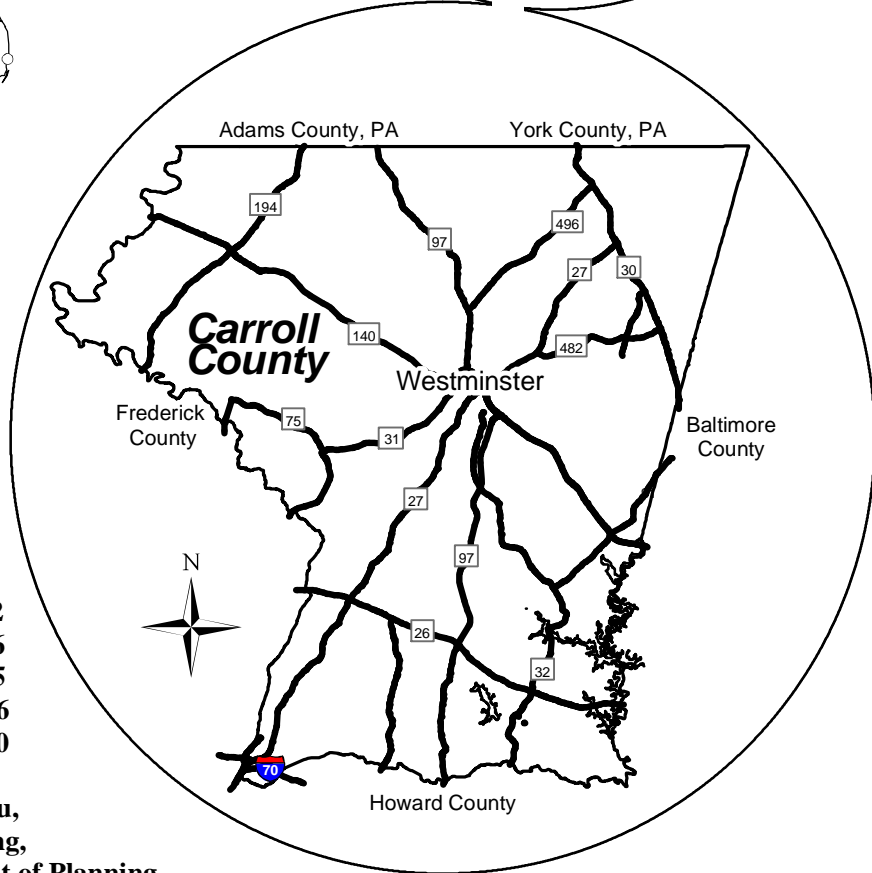

Geography/Demographics of Carroll County, Maryland

As of July 2002

Population : 159,442
Households : 55,796
Avg. Household Size : 2.85
Square Miles : 456
Persons Per Sq. Mile : 350

**Source: U.S. Census Bureau,
 Maryland Office of Planning,
 Carroll County Department of Planning**