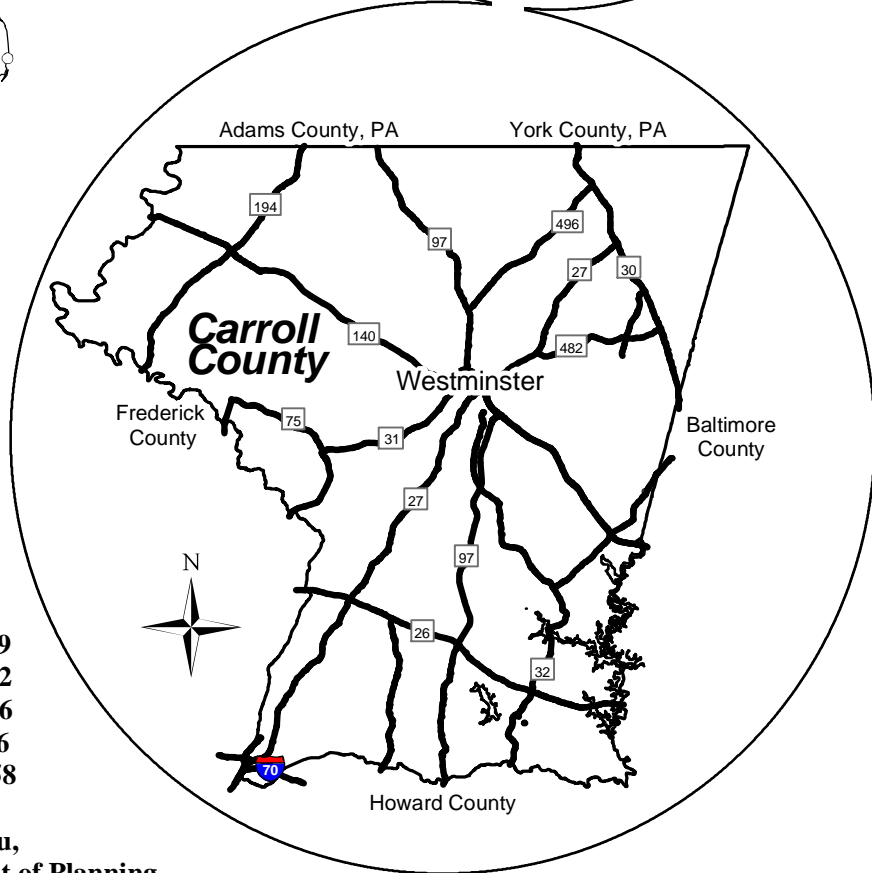

Geography/Demographics of Carroll County, Maryland

**Carroll County
Maryland**

As of June 30th 2003

Population : 163,399
Households : 57,062
Avg. Household Size : 2.86
Square Miles : 456
Persons Per Sq. Mile : 358

**Source: U.S. Census Bureau,
 Carroll County Department of Planning.**