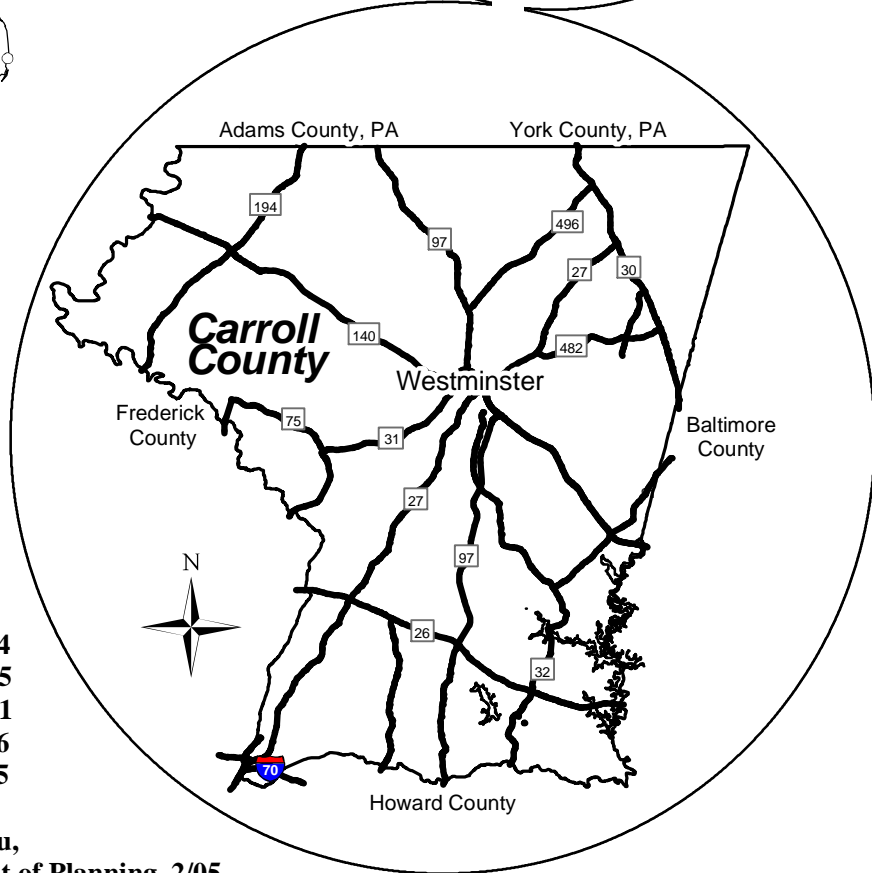

Geography/Demographics of Carroll County, Maryland

As of June 30th 2004

Population : 166,234
Households : 57,955
Avg. Household Size : 2.81
Square Miles : 456
Persons Per Sq. Mile : 365

**Source: U.S. Census Bureau,
 Carroll County Department of Planning, 2/05.**