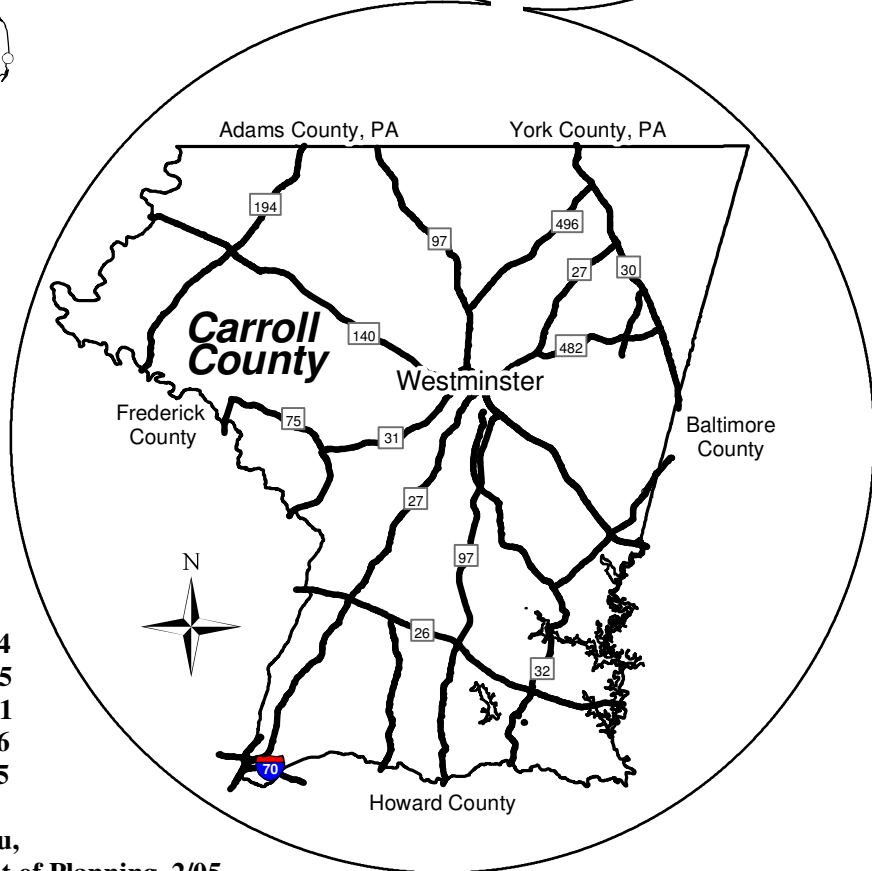

Geography/Demographics of Carroll County, Maryland

**Carroll
County
Maryland**

As of June 30th 2004

Population : 166,234
Households : 57,955
Avg. Household Size : 2.81
Square Miles : 456
Persons Per Sq. Mile : 365

**Source: U.S. Census Bureau,
 Carroll County Department of Planning, 2/05.**