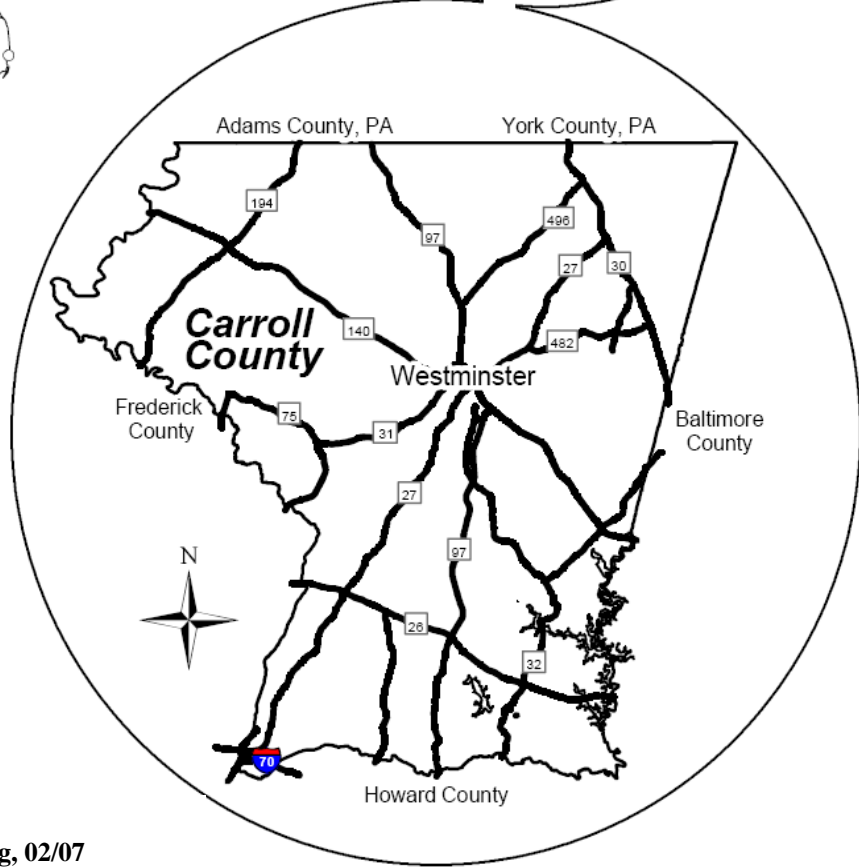

Geography/Demographics of Carroll County, Maryland

As of June 2006

Population:	171,742
Households:	59,928
Square Miles:	456
Persons Per Sq. Mile	377

Source: U.S. Census Bureau,
Carroll County Department of Planning, 02/07