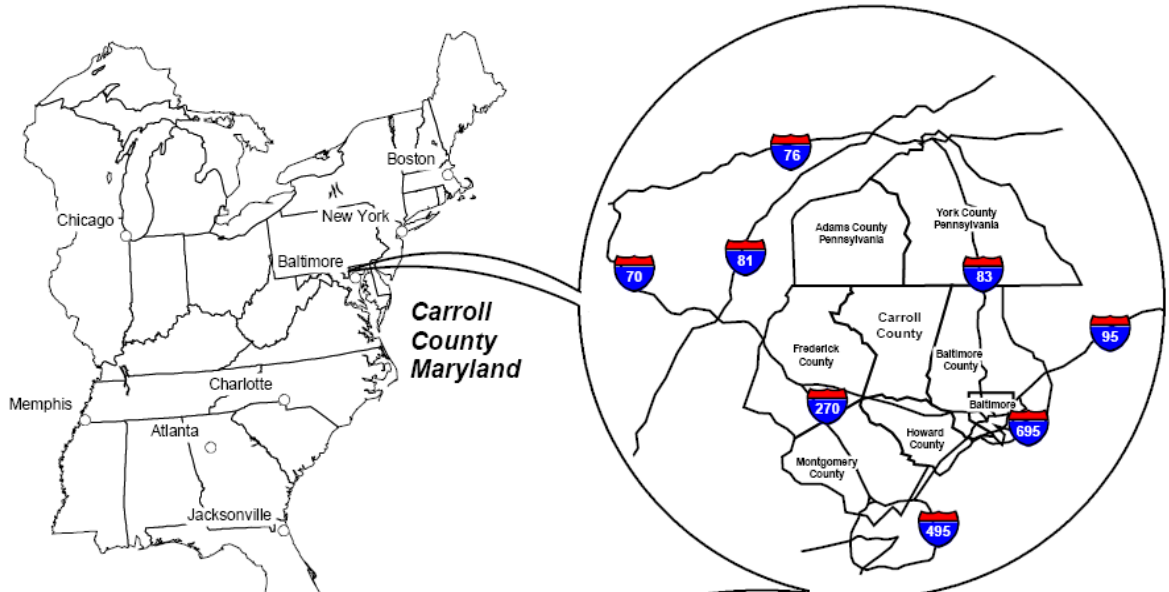

Geography/Demographics of Carroll County, Maryland

As of June 2006

Population:	171,742
Households:	59,928
Square Miles:	456
Persons Per Sq. Mile	377

Source: U.S. Census Bureau,
Carroll County Department of Planning, 02/07