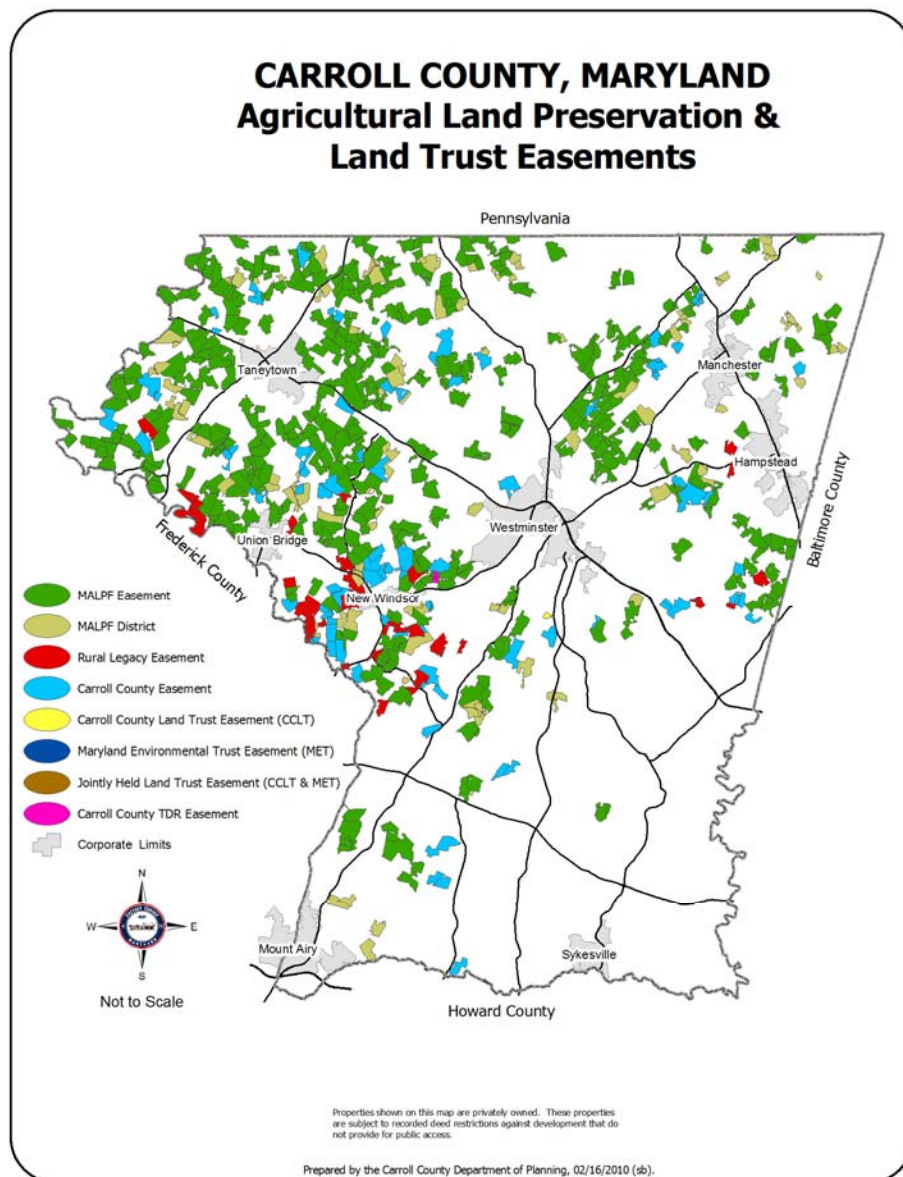

Agricultural Land Preservation Map

Approximately 141,934 acres, or 49 percent of the land in Carroll County, is being used for agriculture. Carroll County has been actively working to preserve agricultural land since the Maryland Agricultural Land Preservation Foundation (MALPF) program first began purchasing easements in 1979. As of December 2010, a total of 60,191 acres were permanently preserved in Carroll County by a recorded deed of easement. With these totals, Carroll County ranks first in the country in total percentage of land preserved through agricultural easement. While the vast majority of easement acreage in the County is through MALPF (43,339 acres), other state and county land preservation programs have contributed in protecting Carroll County's agricultural landscape; a County easement program, the State's Rural Legacy Program, Maryland Environmental Trust (MET) and Carroll County Land Trust (CCLT) are actively involved in preserving additional farmland. Whereas the County Program and the Rural Legacy Program both acquire easements through purchase, MET and CCLT accept donated easements that in turn may provide potential property and income tax credits and/or deductions for the donors.

Public Schools Map

Parks and Recreation Areas

There are 29 county parks, 22 town parks, and 2 state parks located in Carroll County. The location of these parks is illustrated by the map on the following page. The number to the left of each park below corresponds to the location of the park on the map. Additionally, there are a number of private recreational facilities, community open spaces, and community recreation centers located throughout the county.

No.	Town Parks
12	Pine Valley Park
13	Taneytown Rod and Gun Club Park
14	Roth Avenue Park
15	Seibel Park
16	Sulphur Spring Park
17	Sykesville Linear Park
18	Taneytown Memorial Park
19	Union Bridge Community Park
20	Watkins Park
21	Westminster City Playground
22	Westside Memorial Park