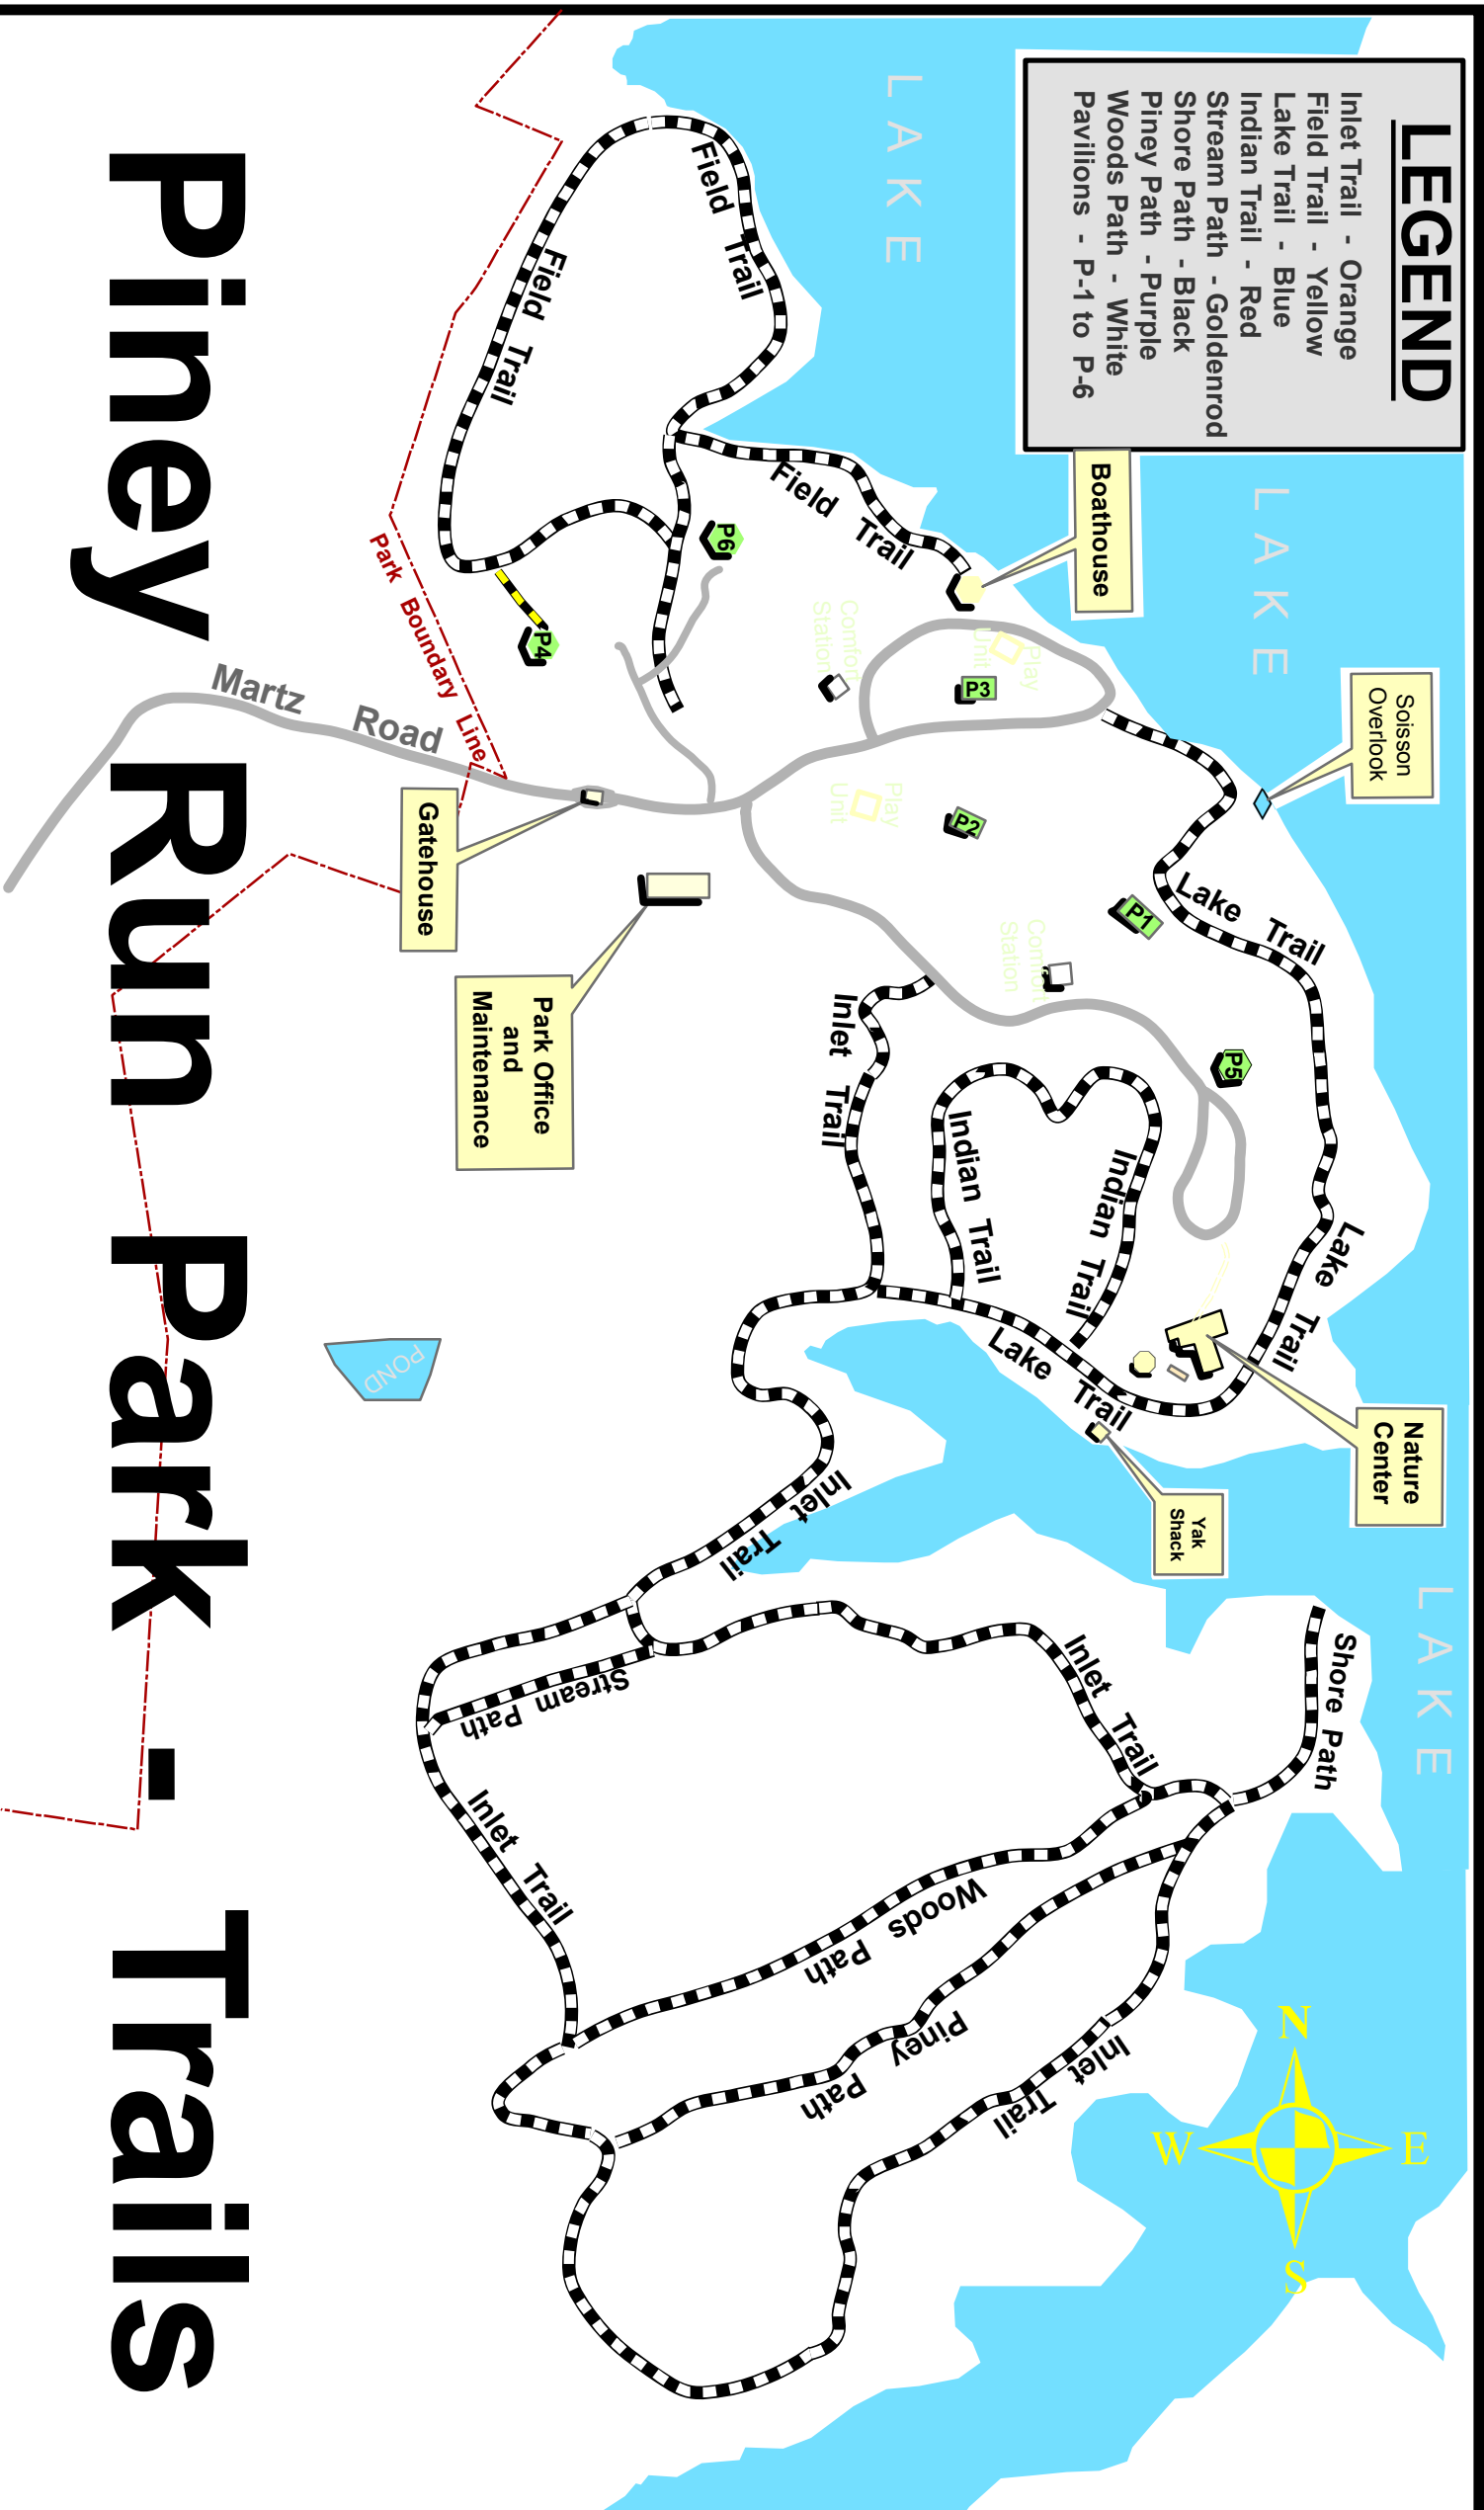

LEGEND

- Inlet Trail - Orange
- Field Trail - Yellow
- Lake Trail - Blue
- Indian Trail - Red
- Stream Path - Goldenrod
- Shore Path - Black
- Piney Path - Purple
- Woods Path - White
- Pavilions - P-1 to P-6

Pinney Run Park - Trails