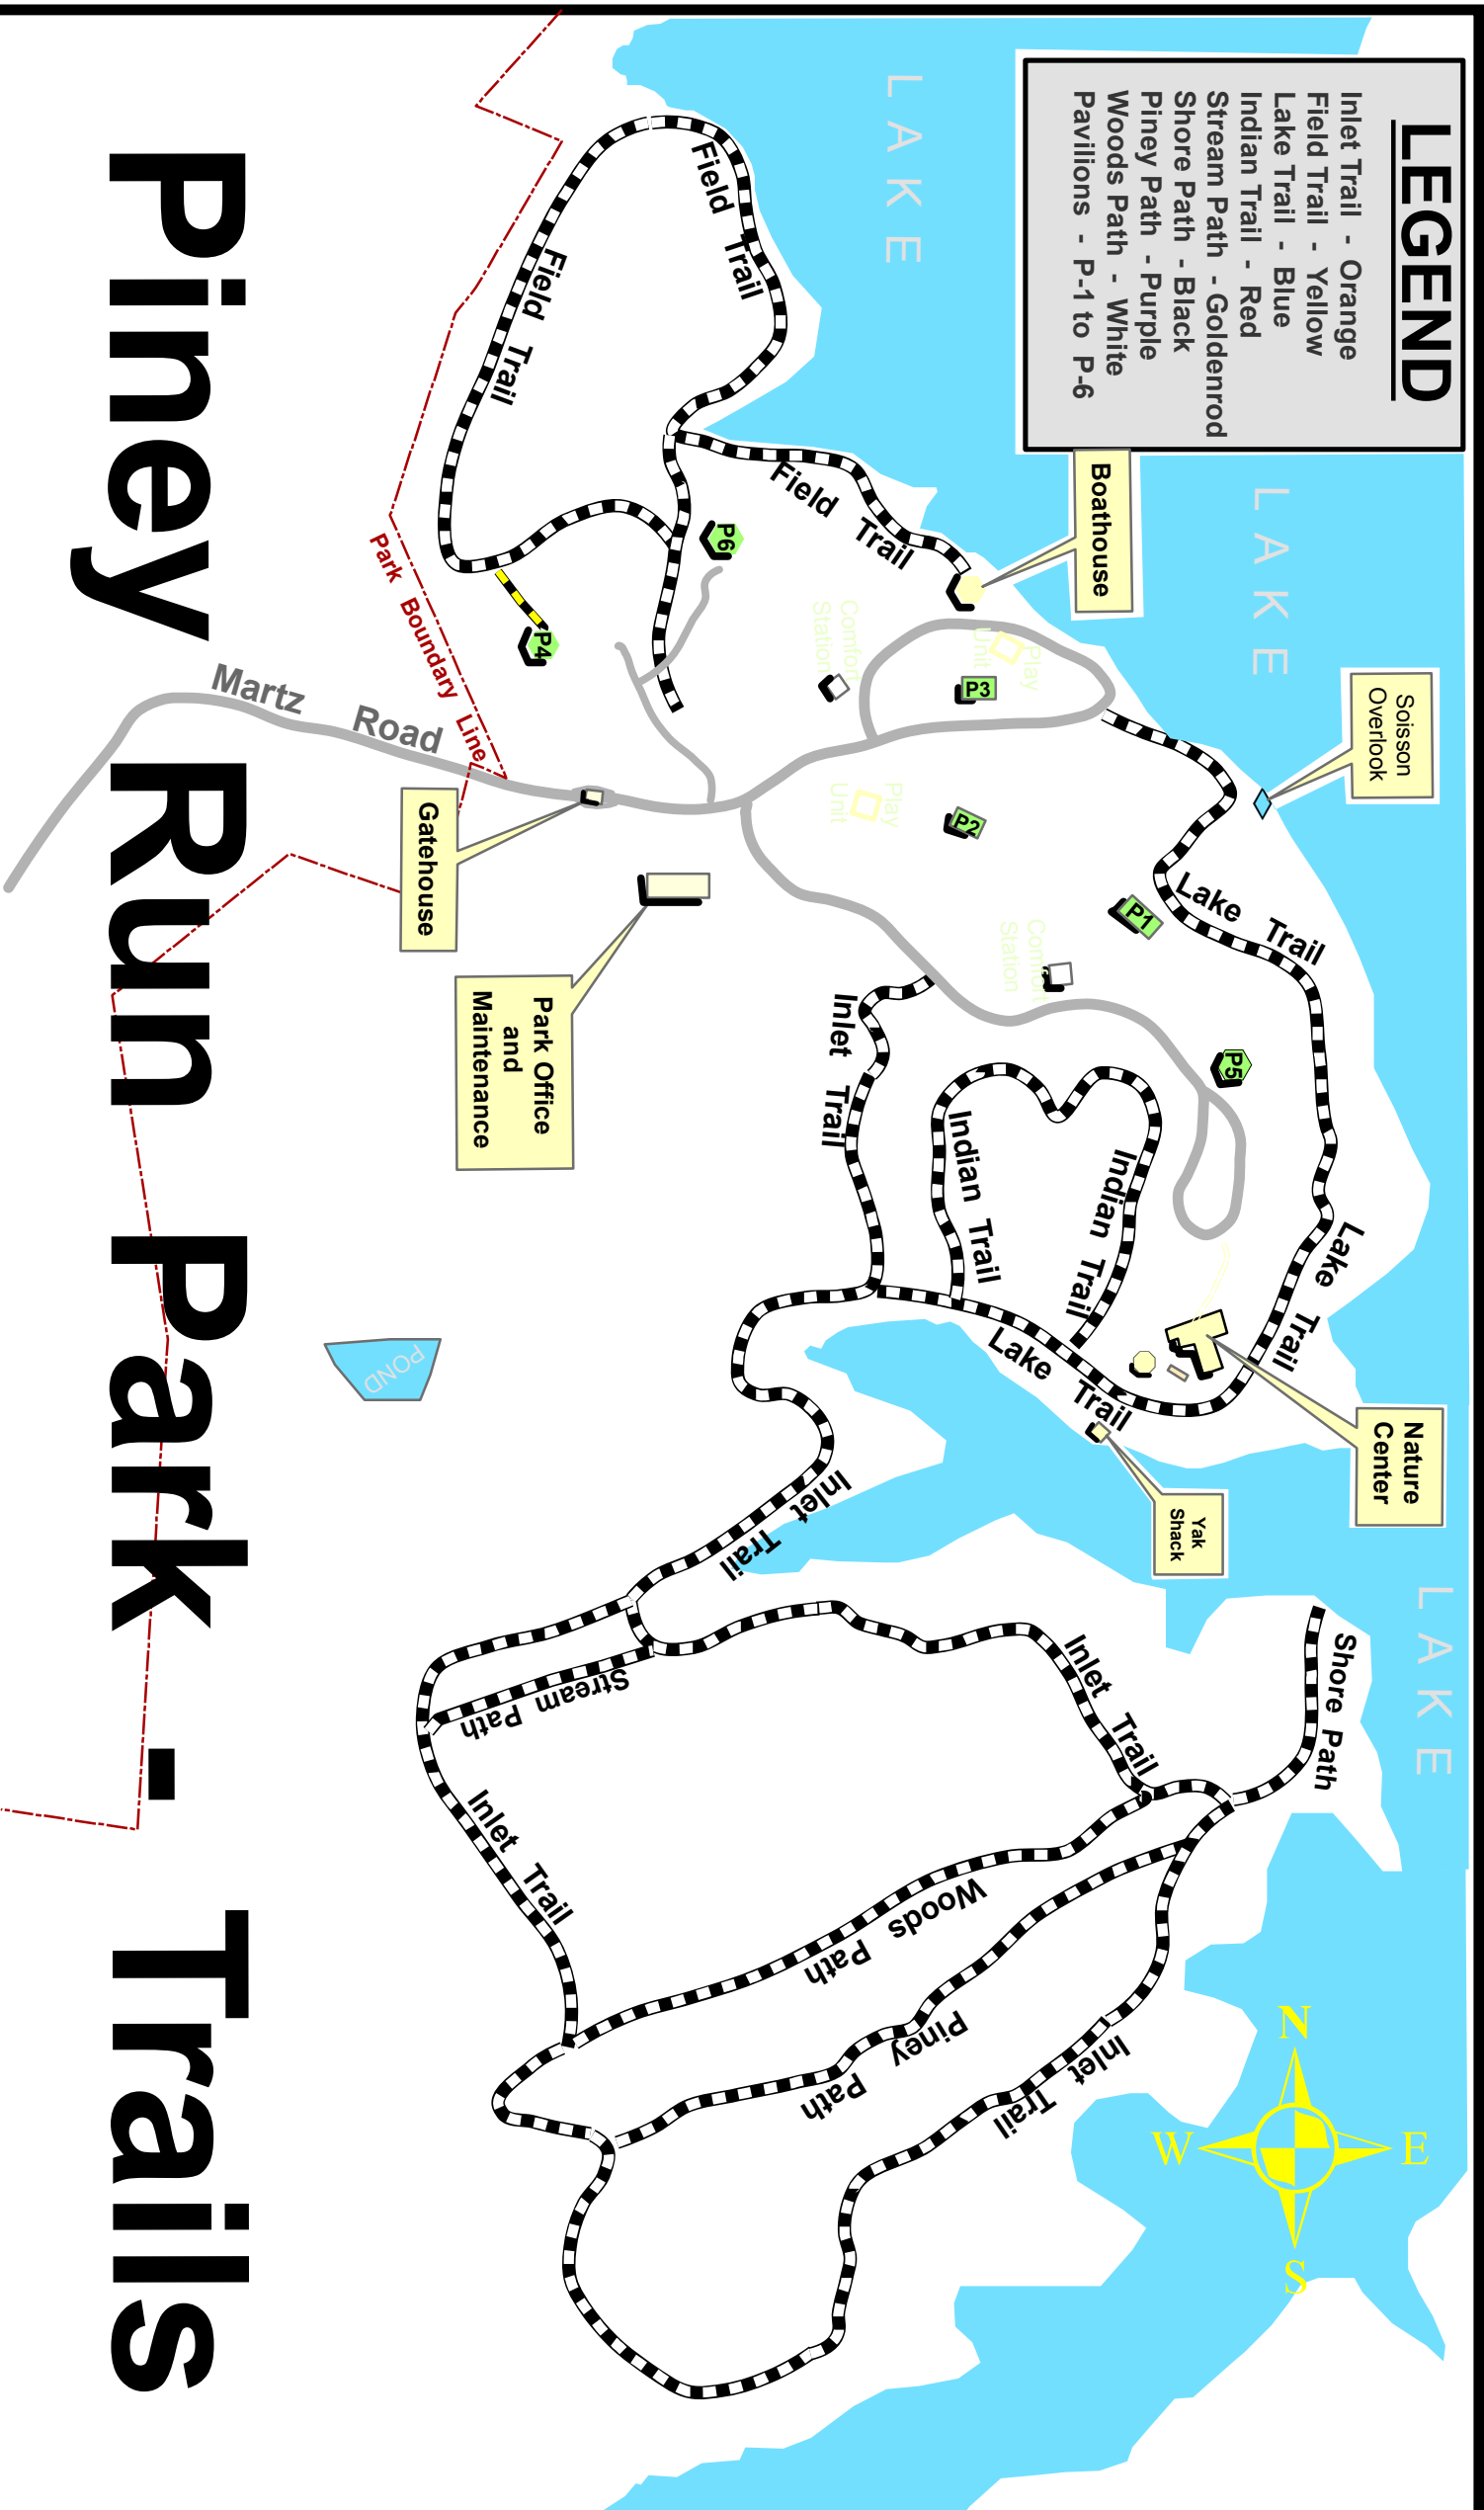

# LEGEND

- Inlet Trail - Orange
- Field Trail - Yellow
- Lake Trail - Blue
- Indian Trail - Red
- Stream Path - Goldenrod
- Shore Path - Black
- Piney Path - Purple
- Woods Path - White
- Pavilions - P-1 to P-6

# Pinney Run Park - Trails