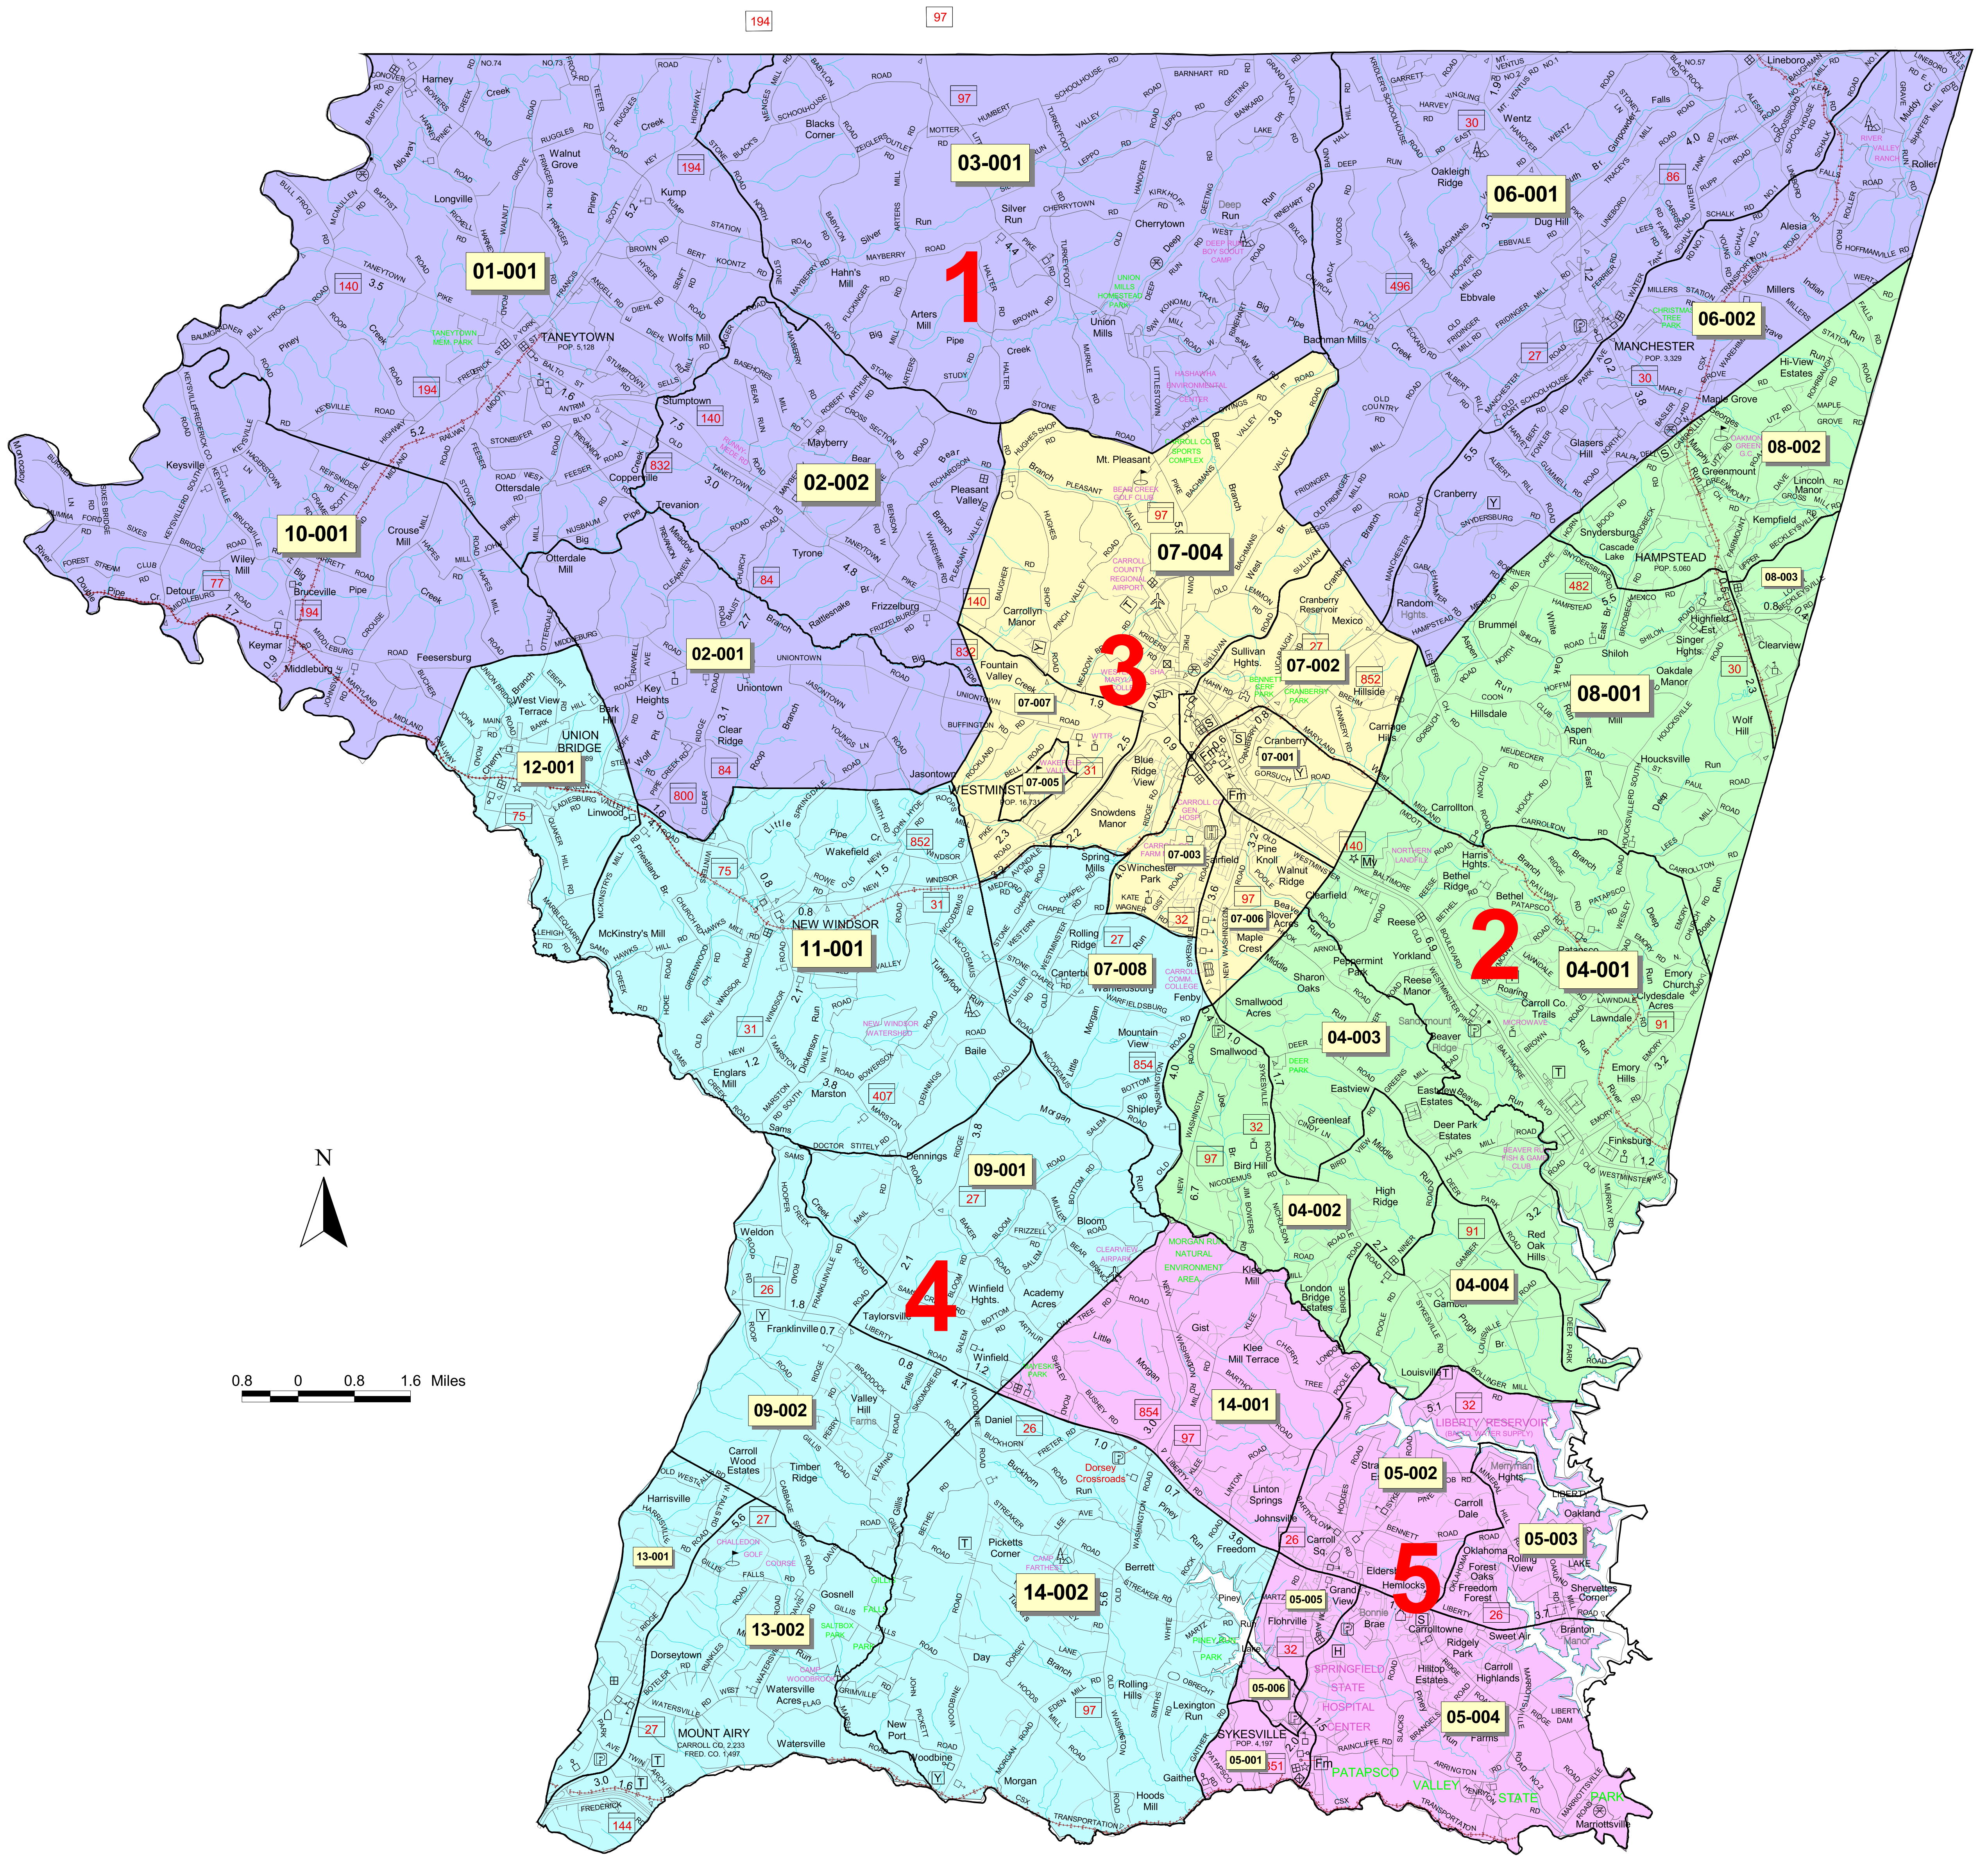

CARROLL COUNTY

Commissioner Districts

*As approved by Maryland General Assembly
Senate Bill 675, March 31, 2008.*

**CARROLL COUNTY COMMISSIONER DISTRICT PLAN
OPTION 1**

Ideal District Population:	30,179		
	Population	[18+ Pop]	Absolute Deviation
District 1	30830	22287	651
District 2	29440	21109	-739
District 3	30911	23213	732
District 4	30149	21655	-30
District 5	29567	20795	-612
County Total	150,897	109,059	

2009 -2012 Precinct

Commissioner District

- 1
- 2
- 3
- 4
- 5